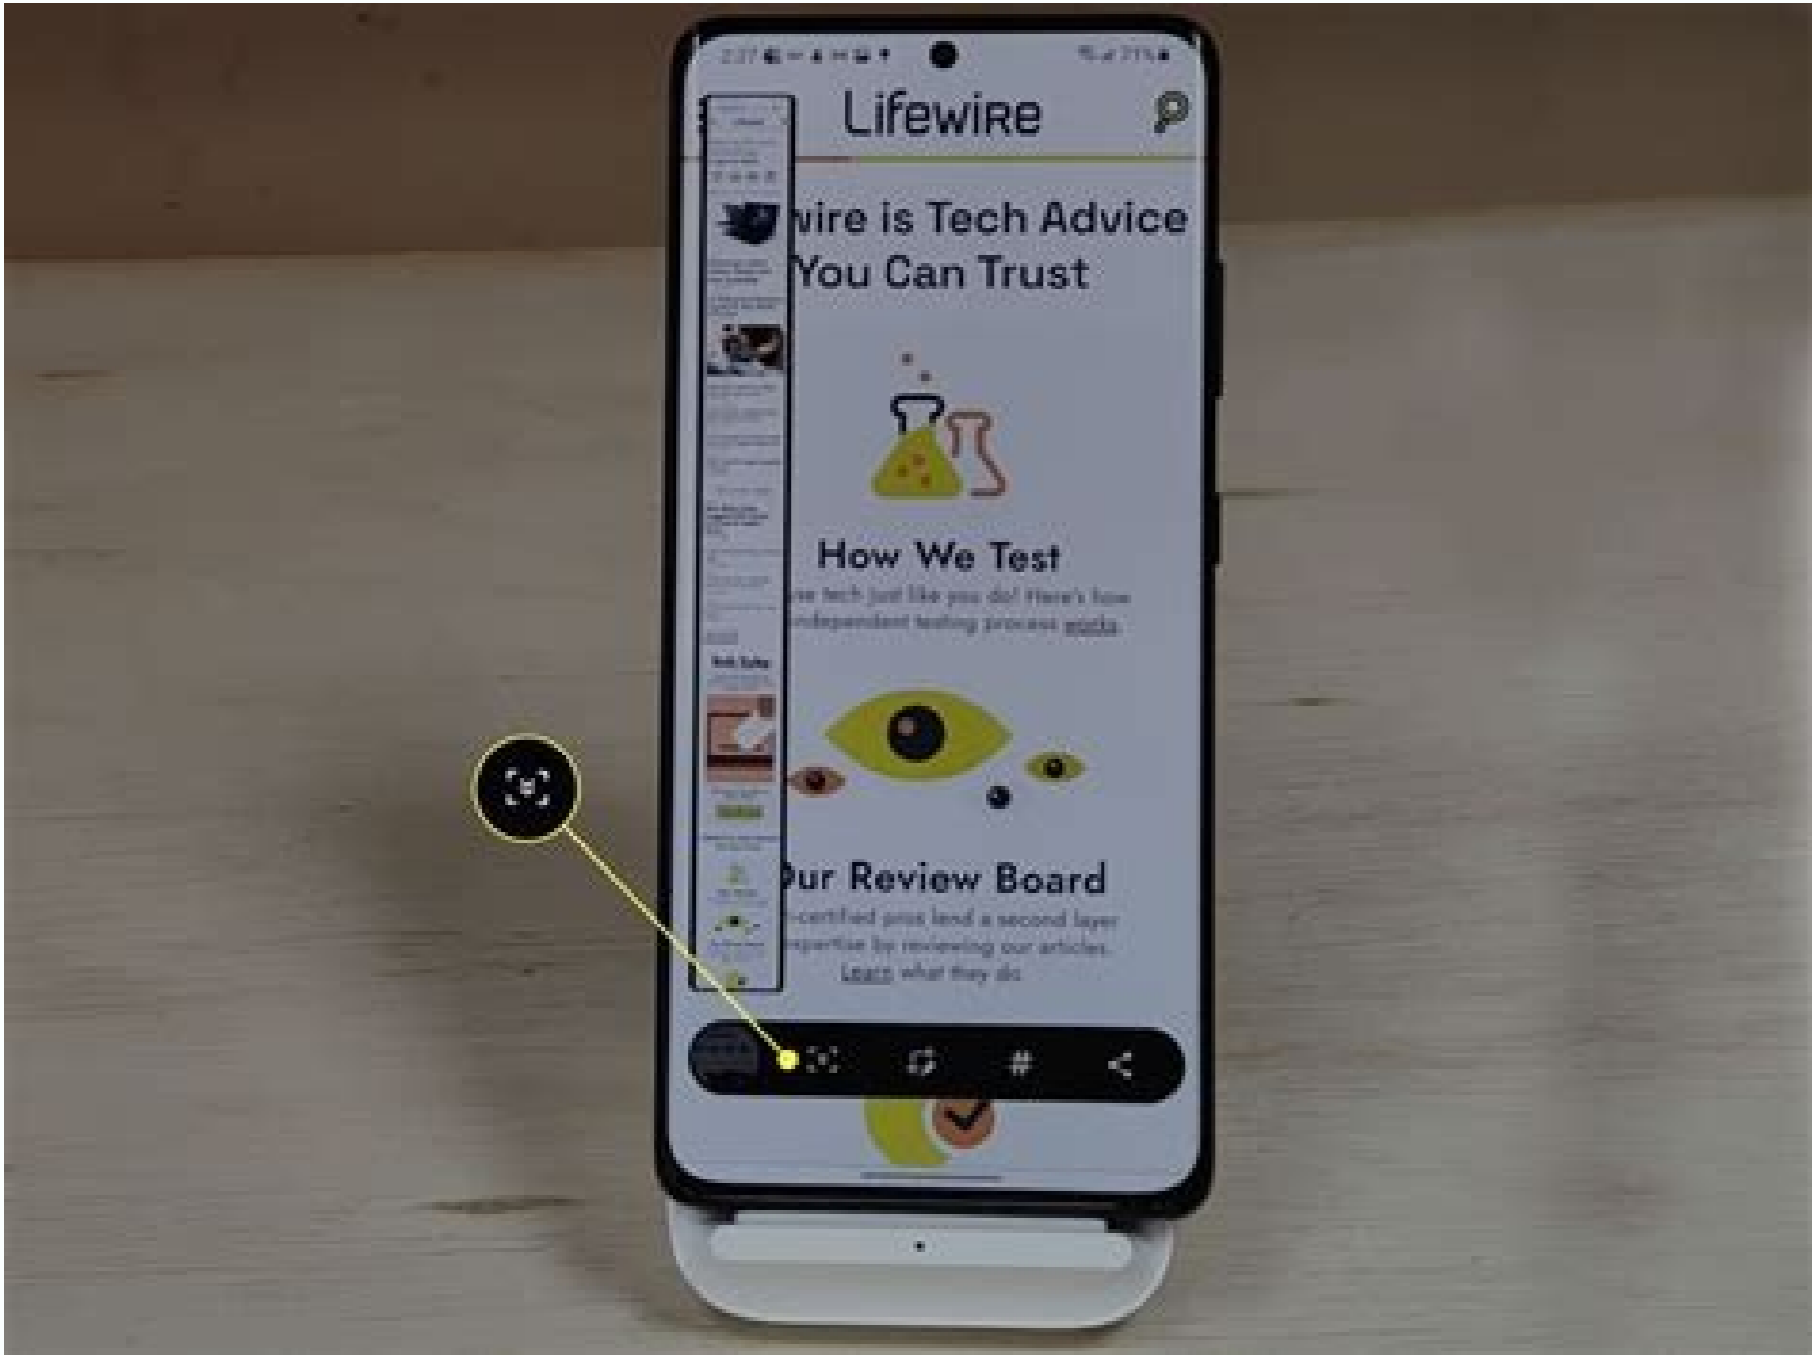

How do i take screenshot on samsung s20. How to screenshot in samsung s20 plus.